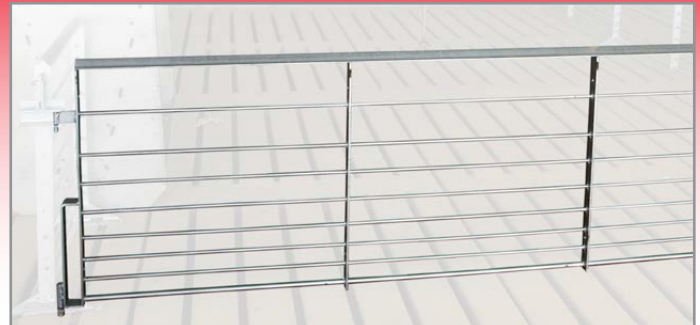

Swine Fencing

Let Us Design Your Complete Swine Structure

FARMER BOY

www.farmerboyag.com

FARMER BOY

Standard Features

- 304 grade Stainless Steel legs (L or triangle)
- 3/4" Bottom Rod
- Bottom rod 1 1/2" off floor
- Stainless Steel hardware and bottom tab
- Stainless Steel legs and can be L legs or triangle
- Can be Flapper style latches or 60 Series pin style (*pin does not pull out of gate*)
- No unhandy and costly pins to drop
- Designed to fit your buildings
- Silver paint as well as optional galvanizing gives a brighter room
- Stainless Steel legs are spaced to fit your floor style
- Gates can swing out either direction

Nursery & Wean-to-Finish Fencing

Nursery 26 3/4" Tall

- 3/16" x 1 1/2" top angle
- 1/4" x 2" upright flats
- 7 rods
- Flapper style latches
- Standard leg is 6" triangle leg
12 gauge Stainless Steel
- Stainless Steel hardware and bottom tab

Low Wean to Finish 32" Tall

- Used in Finishers and Nursery Buildings
- 3/16" x 1 1/2" top angle
- 1/4" x 2" upright flats
- 7 rods 1/2" diameter
- Can be Flapper style latches or 60 Series pin style (*pin does not pull out of gate*)
- Standard leg is 12" triangle leg
10 gauge Stainless Steel
- Stainless Steel hardware and bottom tab

High Wean-to-Finish & Boar Fencing

High Wean to Finish 36" Tall

- Used in finishers and big pen gestations
- 3/16" by 1 1/2" top angle
- 1/4" x 2" upright flats
- 8 fods 1/2" diameter
- Can be Flapper style latches or 60 Series pin style (*pin does not pull out of gate*)
- Standard leg is 12" triangle leg 1/4" thick Stainless Steel
- Stainless Steel hardware and bottom tab