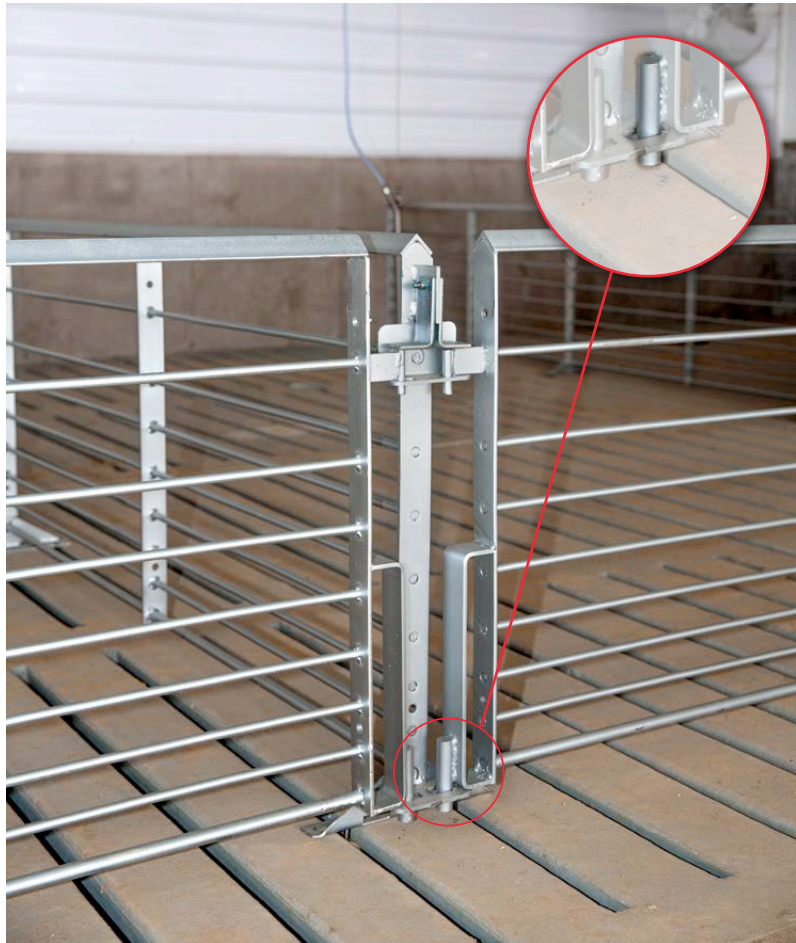

Swine Fencing

Let Us Design Your Complete Swine Structure

FARMER BOY

www.farmerboyag.com

FARMER BOY

Standard Features

- 304 grade Stainless Steel legs (L or triangle)
- 3/4" Bottom Rod
- Bottom rod 1 1/2" off floor
- Stainless Steel hardware and bottom tab
- Stainless Steel legs and can be L legs or triangle
- Can be Flapper style latches or 60 Series pin style (*pin does not pull out of gate*)
- No unhandy and costly pins to drop
- Designed to fit your buildings
- Silver paint as well as optional galvanizing gives a brighter room
- Stainless Steel legs are spaced to fit your floor style
- Gates can swing out either direction

Nursery & Wean-to-Finish Fencing

Nursery 26 3/4" Tall

- 3/16" x 1 1/2" top angle
- 1/4" x 2" upright flats
- 7 rods
- Flapper style latches
- Standard leg is 6" triangle leg
12 gauge Stainless Steel
- Stainless Steel hardware and bottom tab

Low Wean to Finish 32" Tall

- Used in Finishers and Nursery Buildings
- 3/16" x 1 1/2" top angle
- 1/4" x 2" upright flats
- 7 rods 1/2" diameter
- Can be Flapper style latches or 60 Series pin style (*pin does not pull out of gate*)
- Standard leg is 12" triangle leg
10 gauge Stainless Steel
- Stainless Steel hardware and bottom tab

High Wean-to-Finish & Boar Fencing

High Wean to Finish 36" Tall

- Used in finishers and big pen gestations
- 3/16" by 1 1/2" top angle
- 1/4" x 2" upright flats
- 8 fods 1/2" diameter
- Can be Flapper style latches or 60 Series pin style (*pin does not pull out of gate*)
- Standard leg is 12" triangle leg 1/4" thick Stainless Steel
- Stainless Steel hardware and bottom tab