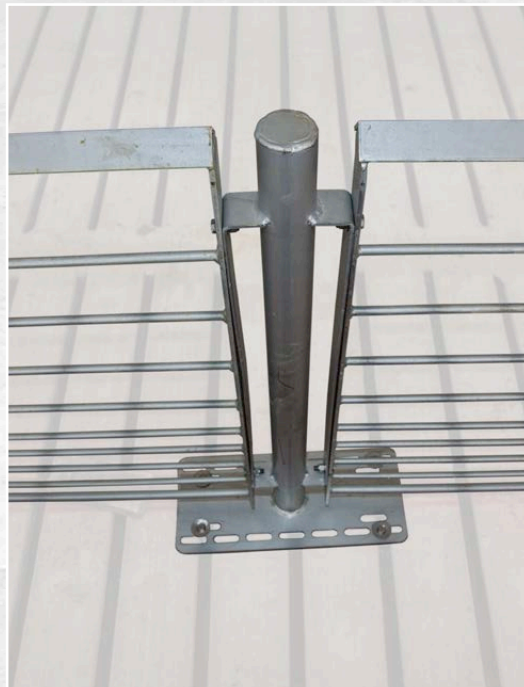

Swine Fencing

Let Us Design Your Complete Swine Structure

FARMER BOY

www.farmerboyag.com

FARMER BOY

Standard Features

- 304 grade Stainless Steel legs (L or triangle)
- 3/4" Bottom Rod
- Bottom rod 1 1/2" off floor
- Stainless Steel hardware and bottom tab
- Stainless Steel legs and can be L legs or triangle
- Can be Flapper style latches or 60 Series pin style (*pin does not pull out of gate*)
- No unhandy and costly pins to drop
- Designed to fit your buildings
- Silver paint as well as optional galvanizing gives a brighter room
- Stainless Steel legs are spaced to fit your floor style
- Gates can swing out either direction

High Wean-to-Finish & Boar Fencing

High Wean to Finish 36" Tall

- Used in finishers and big pen gestations
- 3/16" by 1 1/2" top angle
- 1/4" x 2" upright flats
- 8 fods 1/2" diameter
- Can be Flapper style latches or 60 Series pin style (*pin does not pull out of gate*)
- Standard leg is 12" triangle leg 1/4" thick Stainless Steel
- Stainless Steel hardware and bottom tab

Boar Fencing 41 3/4" Tall

- 3/16" x 1 1/2" upright flats
- 9 rods 1/2" diameter
- Places 3/4" off floor
- Can be Flapper style latches or 60 Series pin style (*pin does not pull out of gate*)
- Legs are Stainless Steel and can be L legs or triangle legs Stainless Steel
- Standard is 12" triangle leg 1/4" thick
- Stainless Steel hardware and bottom tab

General Fencing Details

Pin less Latching Mechanism

Paneled Gate

PVC Gate

Feeder

Feeder Bracket

Fencing Post

Fan Cover Guard